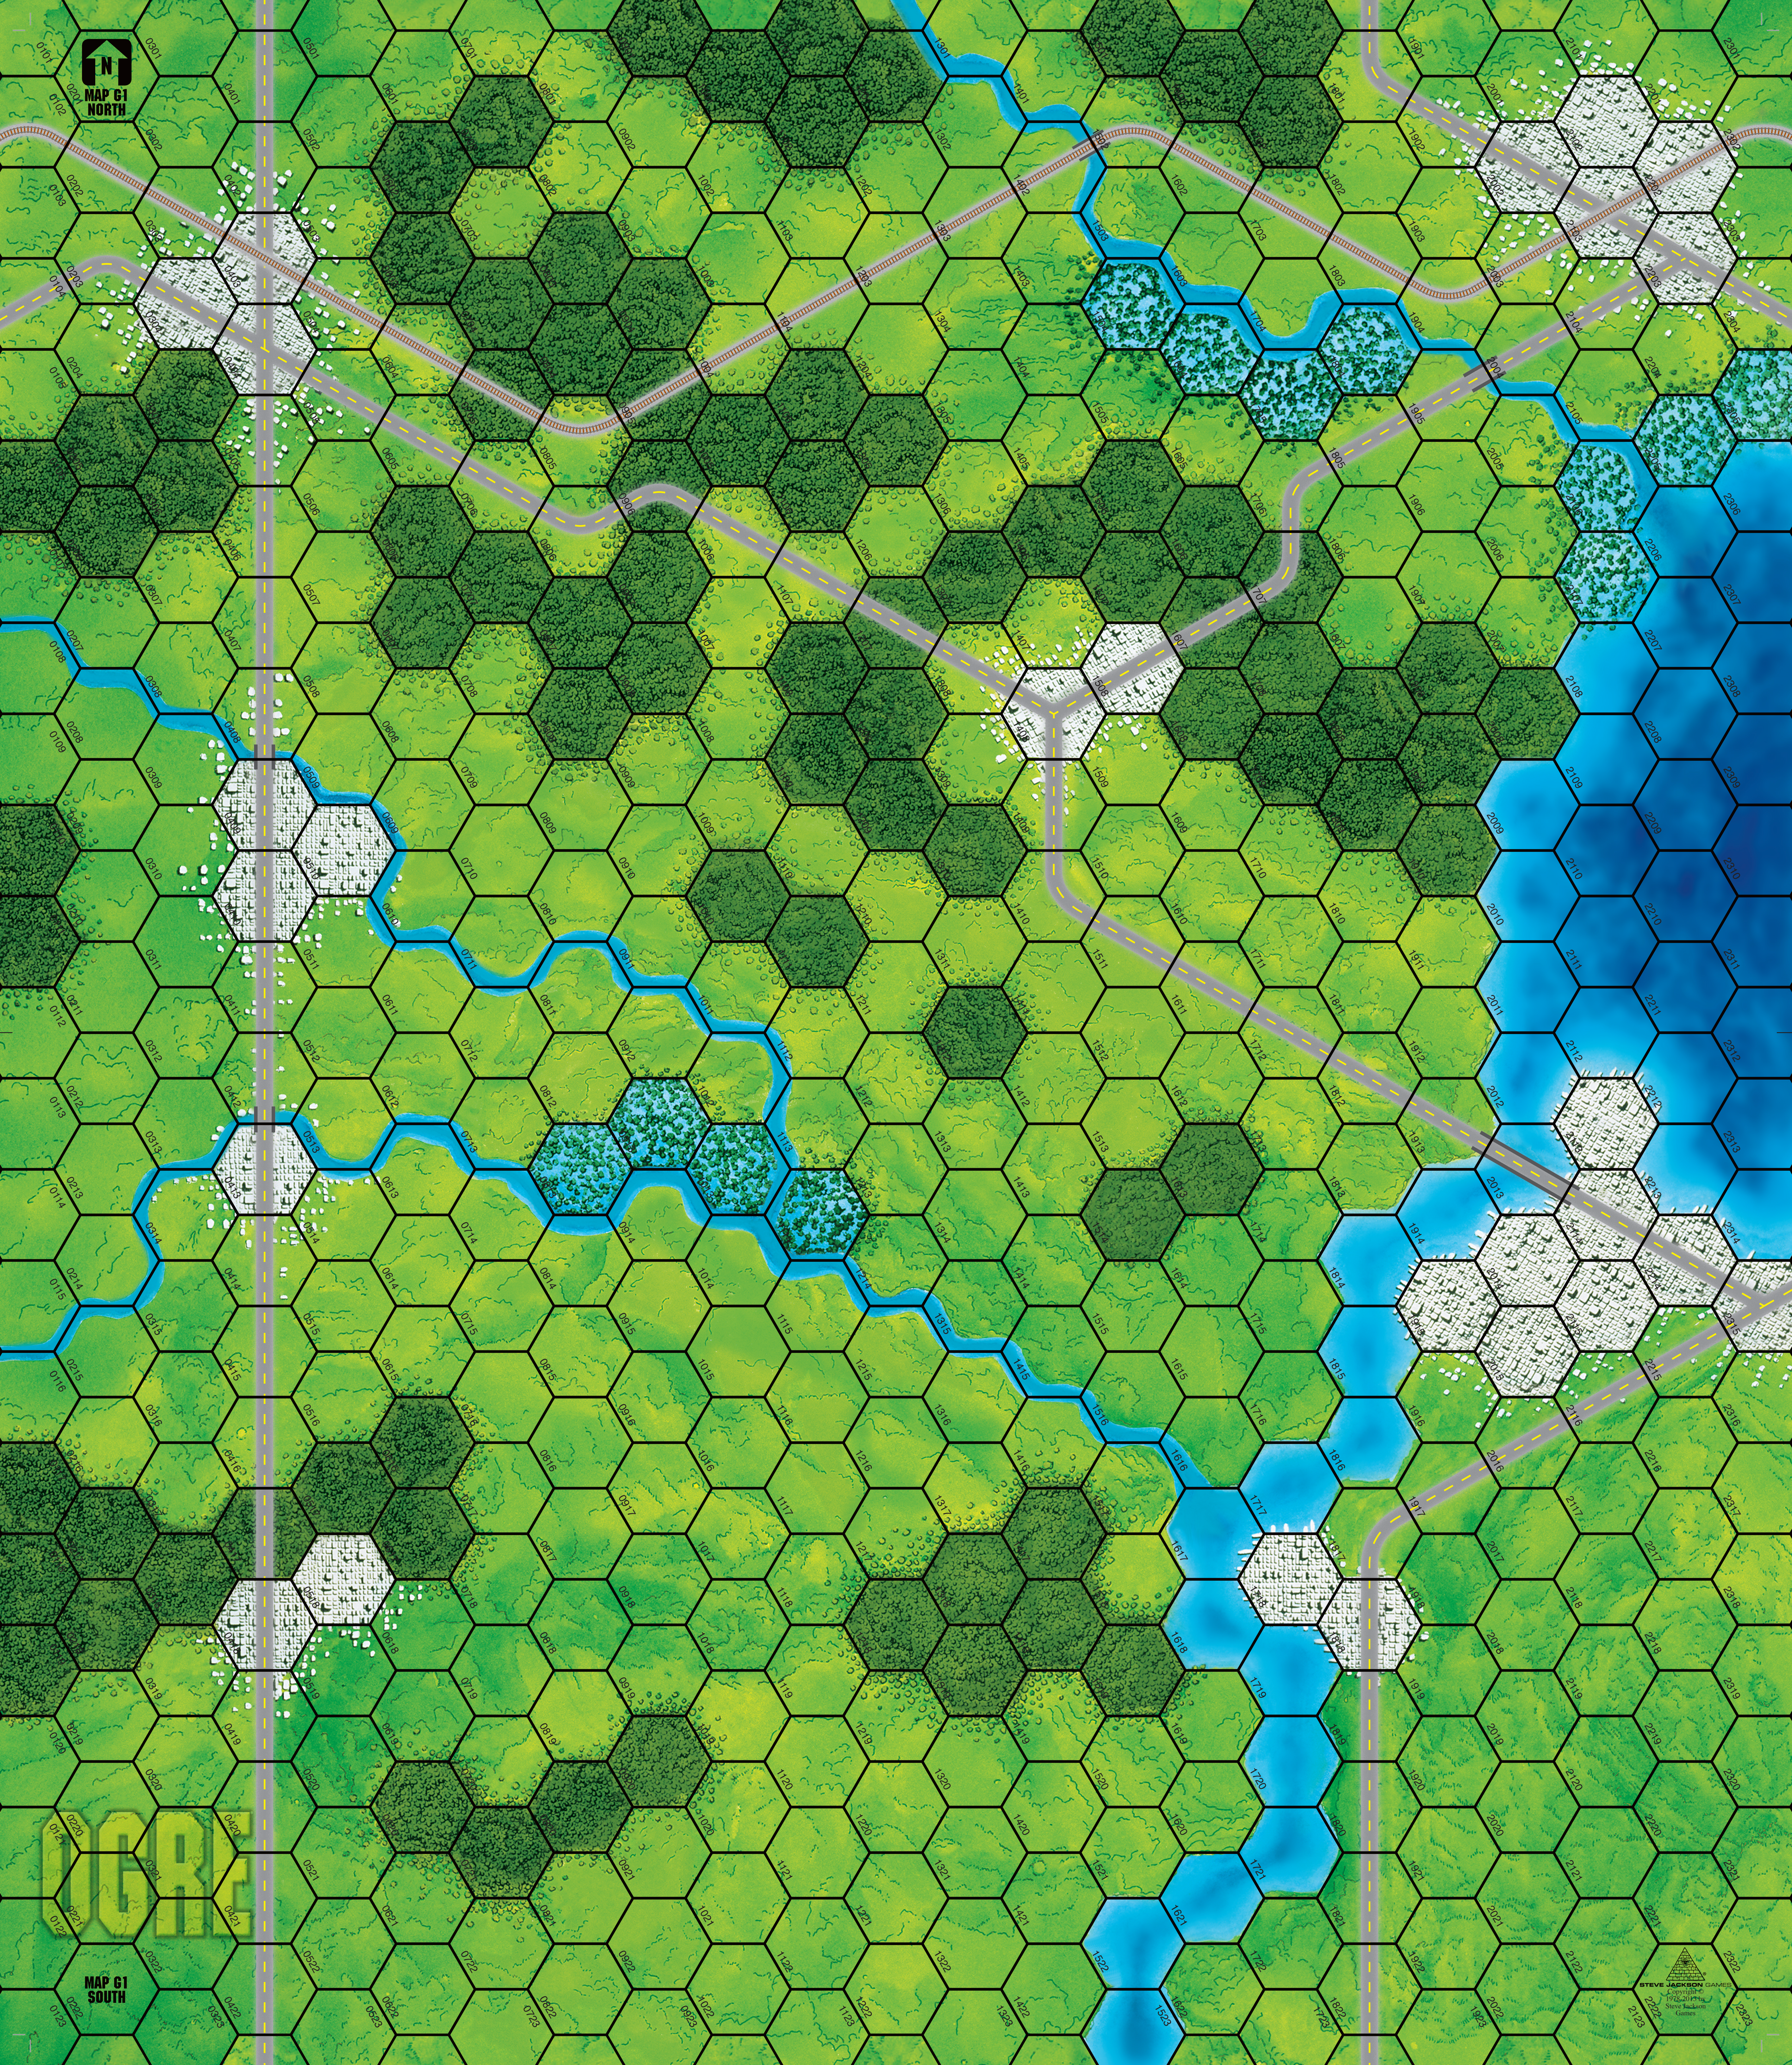

MAP G1 NORTH

MAP G1 SOUTH

OGRE